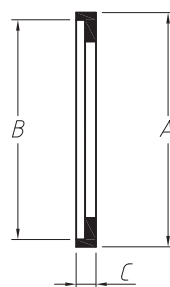

Gasket for cylinder sight glass